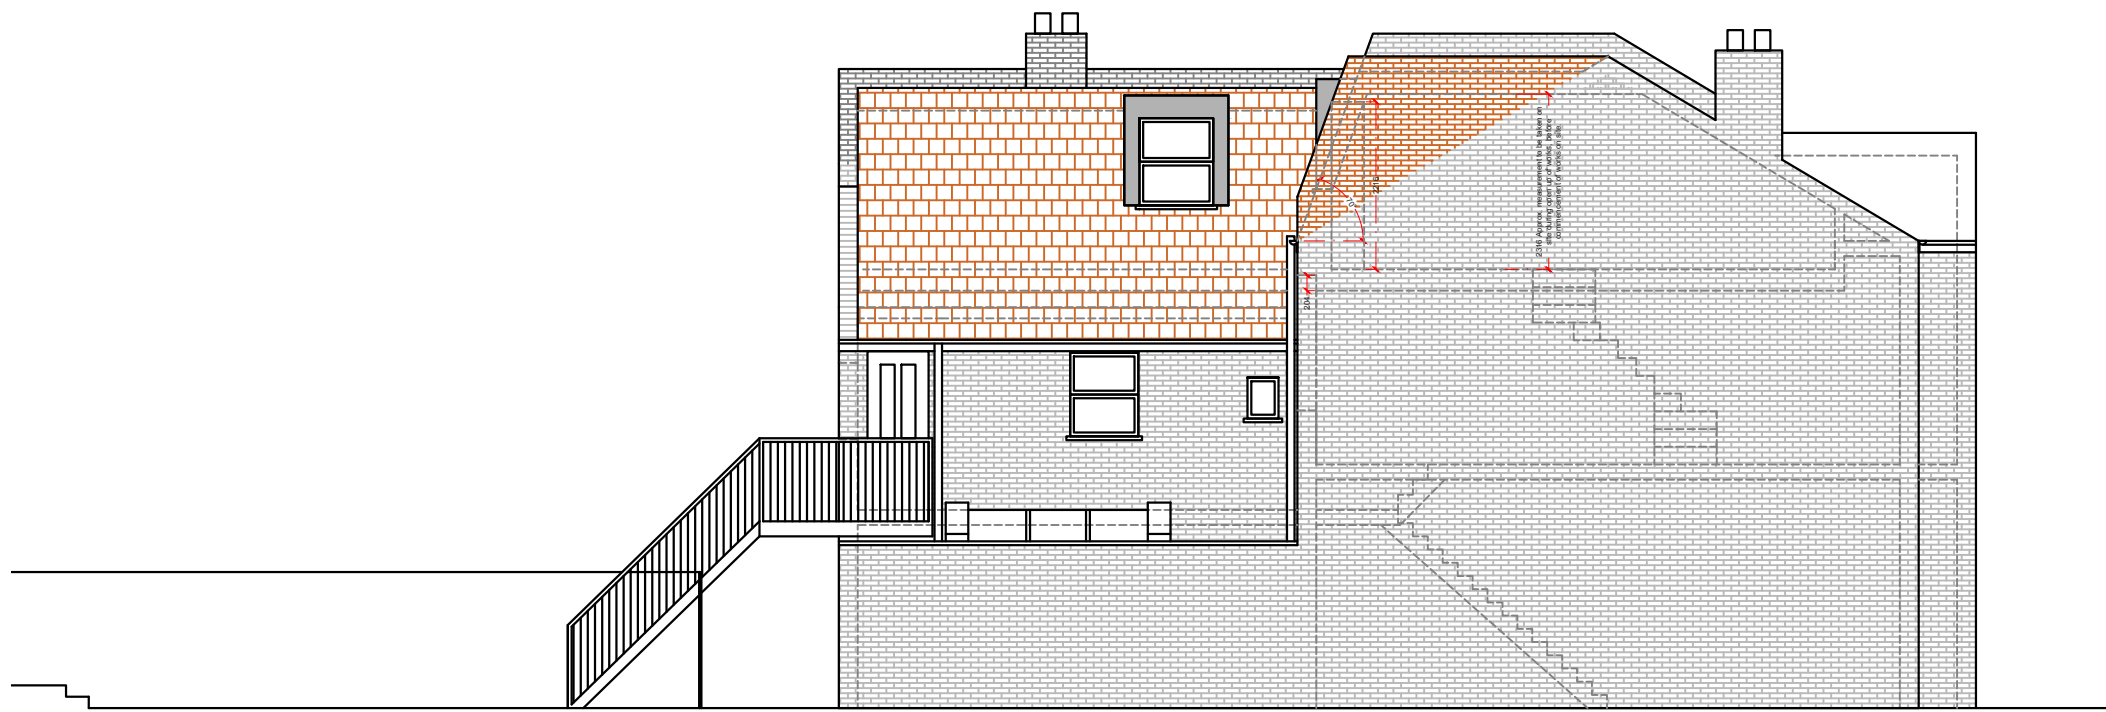

PROPOSED SIDE ELEVATION