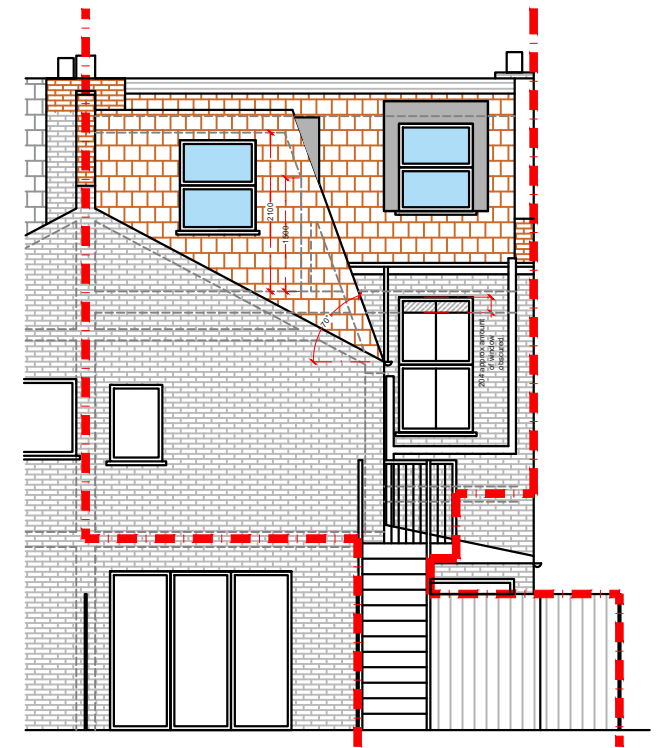

Drawing No
SP - 01

Date Issued

Revision

Notes

North

designteam

Phone 0207 495 6561 Email hello@designteam.co.uk
Office 342 Clapham Rd, SW9 9AJ
Online www.designteam.co.uk

PROPOSED SIDE ELEVATION

PROPOSED REAR ELEVATION

Project Address
Cambray Road, London, SW12

Client
S & T

Drawing Title
Proposed Elevations

Drawn
JM

Checked

Approved

Disclaimer