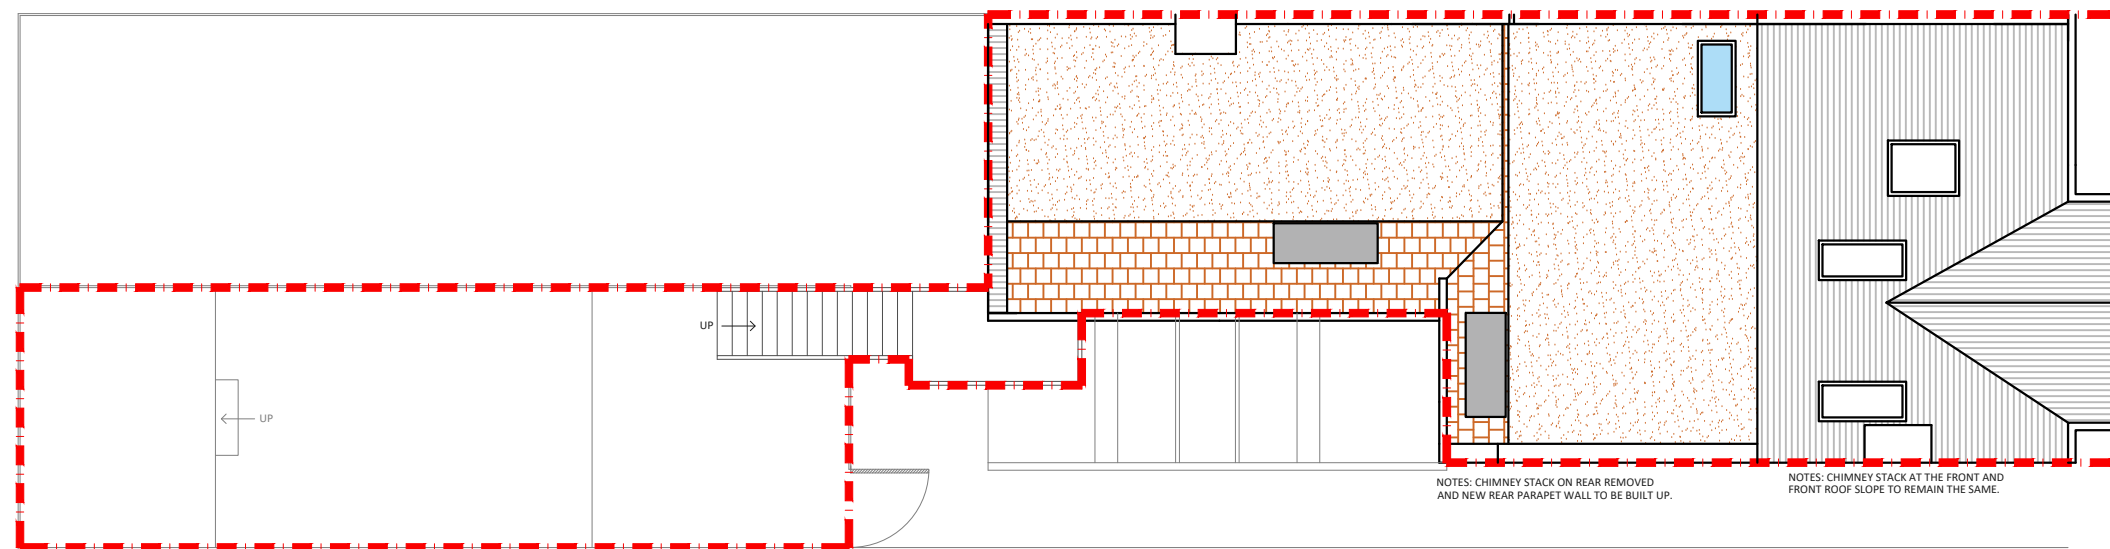

PROPOSED LOFT PLAN

PROPOSED ROOF PLAN

Project Address
Cambray Road, London, SW12

Client
S & T

Drawing Title
Proposed Loft And Floor Plan

Drawn
JM

Checked

Approved

Disclaimer

Drawings to be read in conjunction with the relevant drawing and specification. Figured dimensions only. Dimensions should not be relied upon for the purposes of ordering material or placing sub-contractor orders. Third parties to take their own site measurements. Site boundaries are indicative only and are subject to confirmation with land registry. A party wall surveyor should be consulted to ascertain whether adjoining owners are notifiable. On planning drawings, all structural beams, openings, lintels and any other bearings are indicative and are subject to review from a structural engineer. All drawings are subject to onsite inspection.